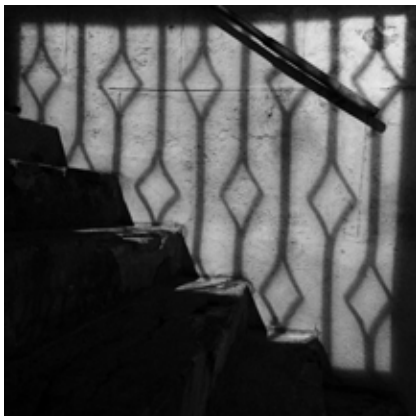

Step On

Havana Cuba | 2015

Original: aluminium & plexiglass | 60 x 60 cm

1100 EUR

Limited edition: framed plexi print (30 available)

60 x 60 cm **160 EUR**

50 x 50 cm **120 EUR**

40 x 40 cm **80 EUR**